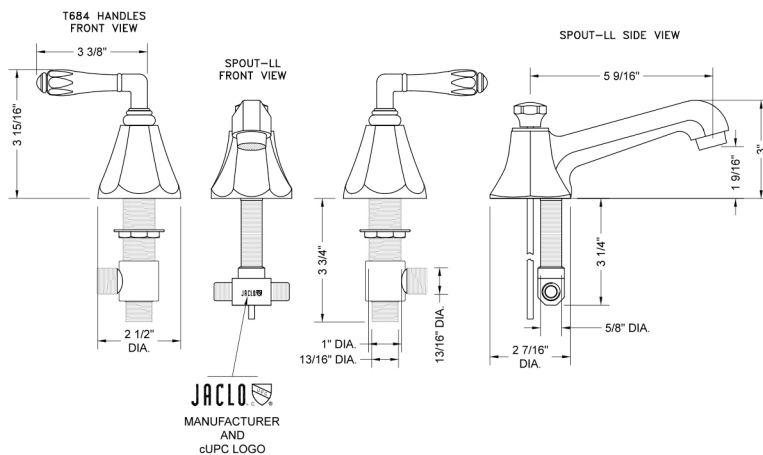

### FEATURES:

- All brass 8" - 12" widespread faucet includes brass pop-up drain with overflow
- 1/4 turn ceramic valves
- Stationary Spout
- Available Flow Rates: 1.5, 1.2 & 0.5 GPM. Additional flow rate (aerator) options available. Contact JACLO.
- 5 9/16" Spout Reach
- Spout Hole Size Min-Max: 1 1/4" - 2"
- Valve Hole Size Min-Max: 1 1/8" - 1 5/8"
- For additional drain options refer to lavatory drain section or visit [jaclo.com](http://jaclo.com)
- Not available in BKN, PCU, PG, & ULB

### SPECIFICATION DRAWING: